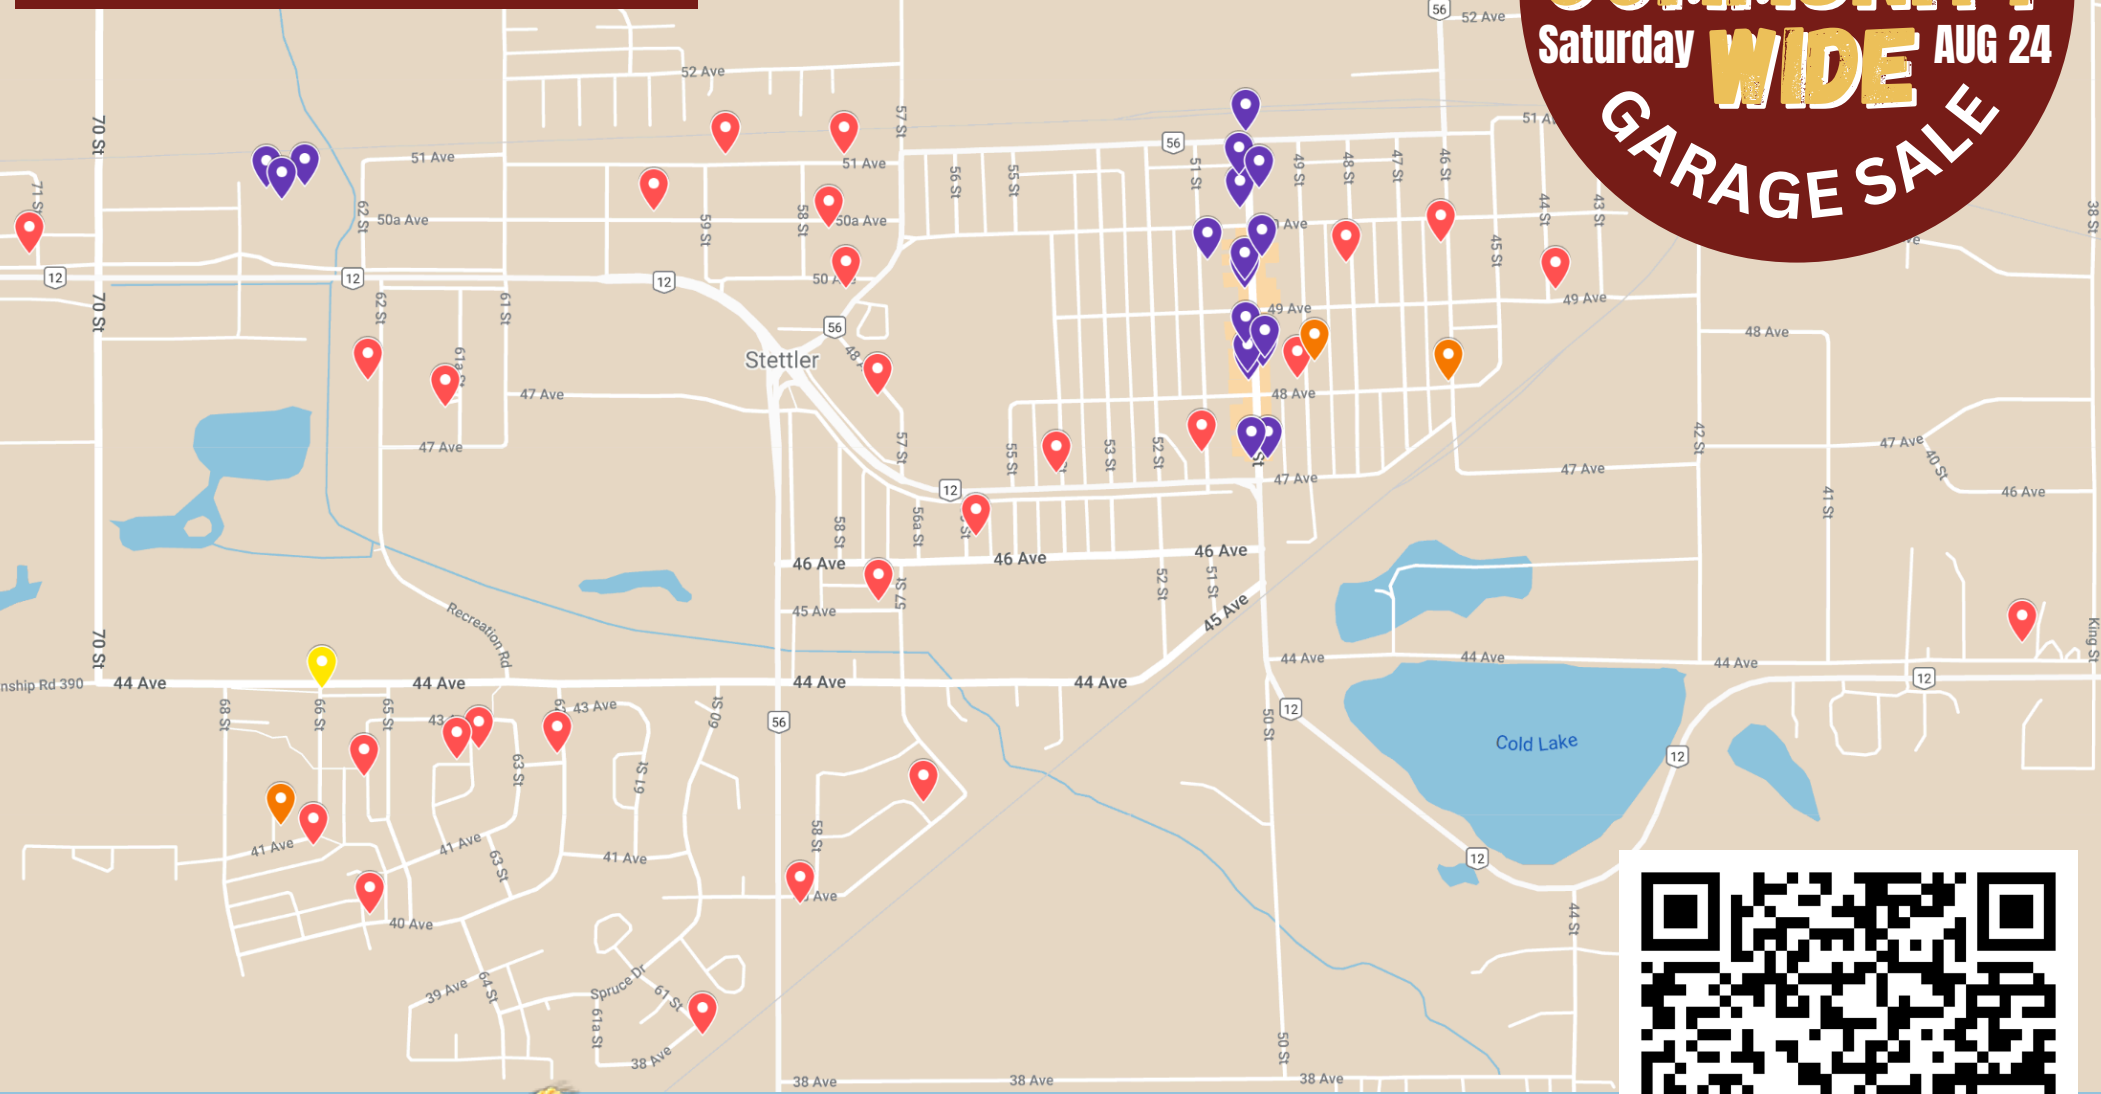

	Sidewalk Sale		Lemonade Stand
	Garage/Yard Sale		Lemonade Stand & Garage Sale

**STETTLER**  
**COMMUNITY**  
 Saturday **WIDE** AUG 24  
**GARAGE SALE**

**Stettler**  
 REGIONAL BOARD OF TRADE

Scan here for the interactive digital version of the map

5719 50a Ave 9a.m. to 2p.m.  
 4202 62 St. 8a.m. to 11a.m.  
 5709 48 ave 10a.m. 4p.m.  
 5820 51 Ave  
 4804A - 49 St. 9a.m. to 2p.m  
 4916 - 46 St. 9a.m. to 5p.m.

# Lemonade Stand &/Or Garage Sale

4807-49 St.  
 4103 67 St. Close  
 Corner of 44th & 66 St.  
 4802 - 46 ST.

# Sidewalk Sales

Kids on the Grow 6610-50 Ave. (Mall)  
 John's 4914-50 St.  
 Home Hardware 5018-50 St.  
 Dirt Road Pretty 4908-50 St.  
 Ivy Nook 4824-50 St.  
 Patchouli Mint 5019-50 St.  
 Oaklynn & Vine 4810-50St.  
 Vintage Thistle #3 5002 51 Ave  
 Sneaker Plus 6610-50 Ave. (Mall)  
 Consignment Closet 6610-50 Ave. (Mall)  
 Tom's Boots 4927-50 St.  
 Stettler Flowers 4705B-50 St.  
 Blume 5008-50 St.